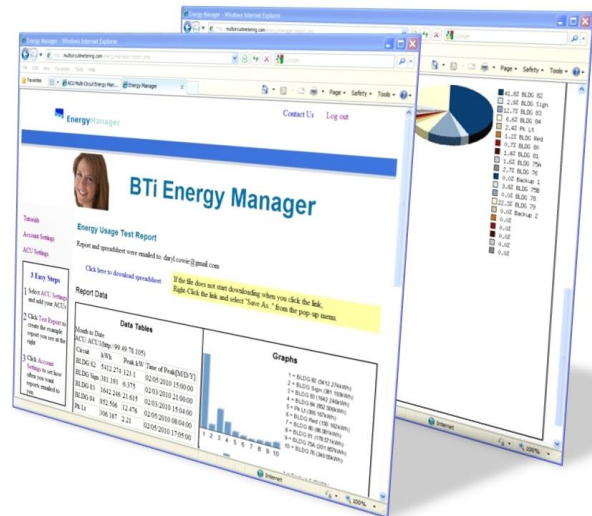

## Making Energy Management Easy

BTi Energy Manager uses the power of the internet to take the energy usage reporting features of the ACU Multi-Circuit Meter to the next level.

Energy Manager gives you the ability to look across multiple ACU's anywhere in the city, state or country providing a wide view of your system with system level reports.

- ▶ Manage multiple ACU Multi-Circuit Meters from a single website
- ▶ Have energy usage reports emailed to you automatically
- ▶ View summary graphs of reported data
- ▶ Push reports to FTP servers automatically
- ▶ Generate consolidated reports combining data from multiple ACU meters

## Automatic Configuration

BTi Energy Manager makes accessing your data a breeze.

- ▶ Internet connected ACUs self-register to start reporting automatically
- ▶ Each email contains a link to the BTi Energy Manager administration page

### METHOD 2 - Automatic Report Transfer to a PC Folder

Our special FileGrabber application puts energy usage data right in a folder on your PC automatically, as often as you'd like.

- ▶ Open the folder on your PC and viola, the latest data is there
- ▶ File names include time and date providing an automatic historical record