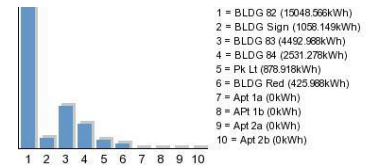

WEB BTi Energy Manager

Energy Reporting as Easy as 1-2-3

METHOD 1 - Automatic email of Consolidated Energy Usage Reports

Reading all your meters is as easy as reading an email.

- Summary graphs in message provide a quick overview
- Detailed spreadsheet attachments with the detail you need